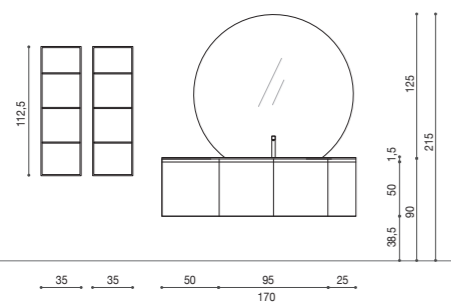

SOUL / 28
L 170 x P 50,5 cm

Scocca e frontale laccato Juta opaco -
Top con vasca integrata in cristallo Juta
"Stone" - Specchiera "Tramonto" Ø140 cm
- Pensili a giorno in vetro fumè con schiena
laccata Canapa L35 x H112,5 cm - Dress
holder art. X921 - Tappeto art.X872

Matt Juta lacquered body and front -
Top with built-in washbasin in Juta
"Stone" glass - "Tramonto" mirror Ø140 cm -
Open wall units in Fumè glass with Canapa
lacquered back W35 x H112,5 cm - Dress
holder item X921 - Rug item X872