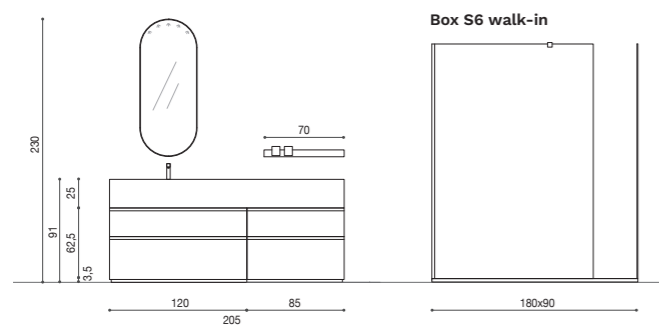

SOUL / 15
L 205 x P 50,5 cm

Scocca e frontale rovere laccato Cotto opaco - Top con lavabo "Pool" in Inalco Totem Gris Abujardado H25 cm - Specchiera Grafite L50 x H120 cm con luce led - Mensola Blade L70 cm Metal Bronzo Antico con bicchieri Cotto - Box doccia S6 walk-in con aletta girevole 90x180 cm in vetro Bronzo, profili in Metal Bronzo Antico e piatto doccia Inalco Totem Gris Abujardado - Dress holder art.X924

Matt Cotto lacquered oak body and front - Top with "Pool" washbasin in Inalco Totem Gris Abujardado H25 cm Grafite mirror W50 x H120 cm with LED light - Blade shelf W70 cm in Metal Bronzo Antico with Cotto cups - S6 walk-in shower enclosure with swivel deflector panel 90x180 cm in Bronzo glass, with Metal Bronzo Antico profiles and Inalco Totem Gris Abujardado shower tray - Dress holder item X924