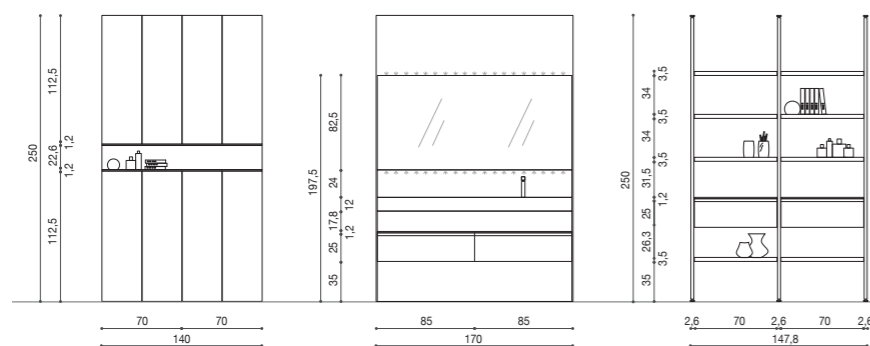

SOUL / 24
L 170 x P 50,5 cm + struttura "Sirius" L 147,8 cm
e sistema "Air" L 140 cm

Scocca e frontale Rovere Kaki - Top con vasca integrata in Laminam Diamond Cream L170 x P50,5 x Sp12 cm - Specchiera con luci led L170 x H82,5 cm - Pensili L140 cm laccato Taupe - Struttura pali "Sirius" laccata Metal Bronzo Antico con ripiani, vassoi e basi Taupe opaco L70 cm - Dress holder art. X921

Kaki oak body and front - Top with built-in washbasin in Laminam Diamond Cream W170 x D50,5 x 12 cm thick - Mirror with LED lights W170 x H82,5 cm - Wall units W140 cm Taupe lacquer - "Sirius" pole structure lacquered in Metal Bronzo Antico with shelves, trays and base units in matt Taupe W70 cm - Dress holder item X921